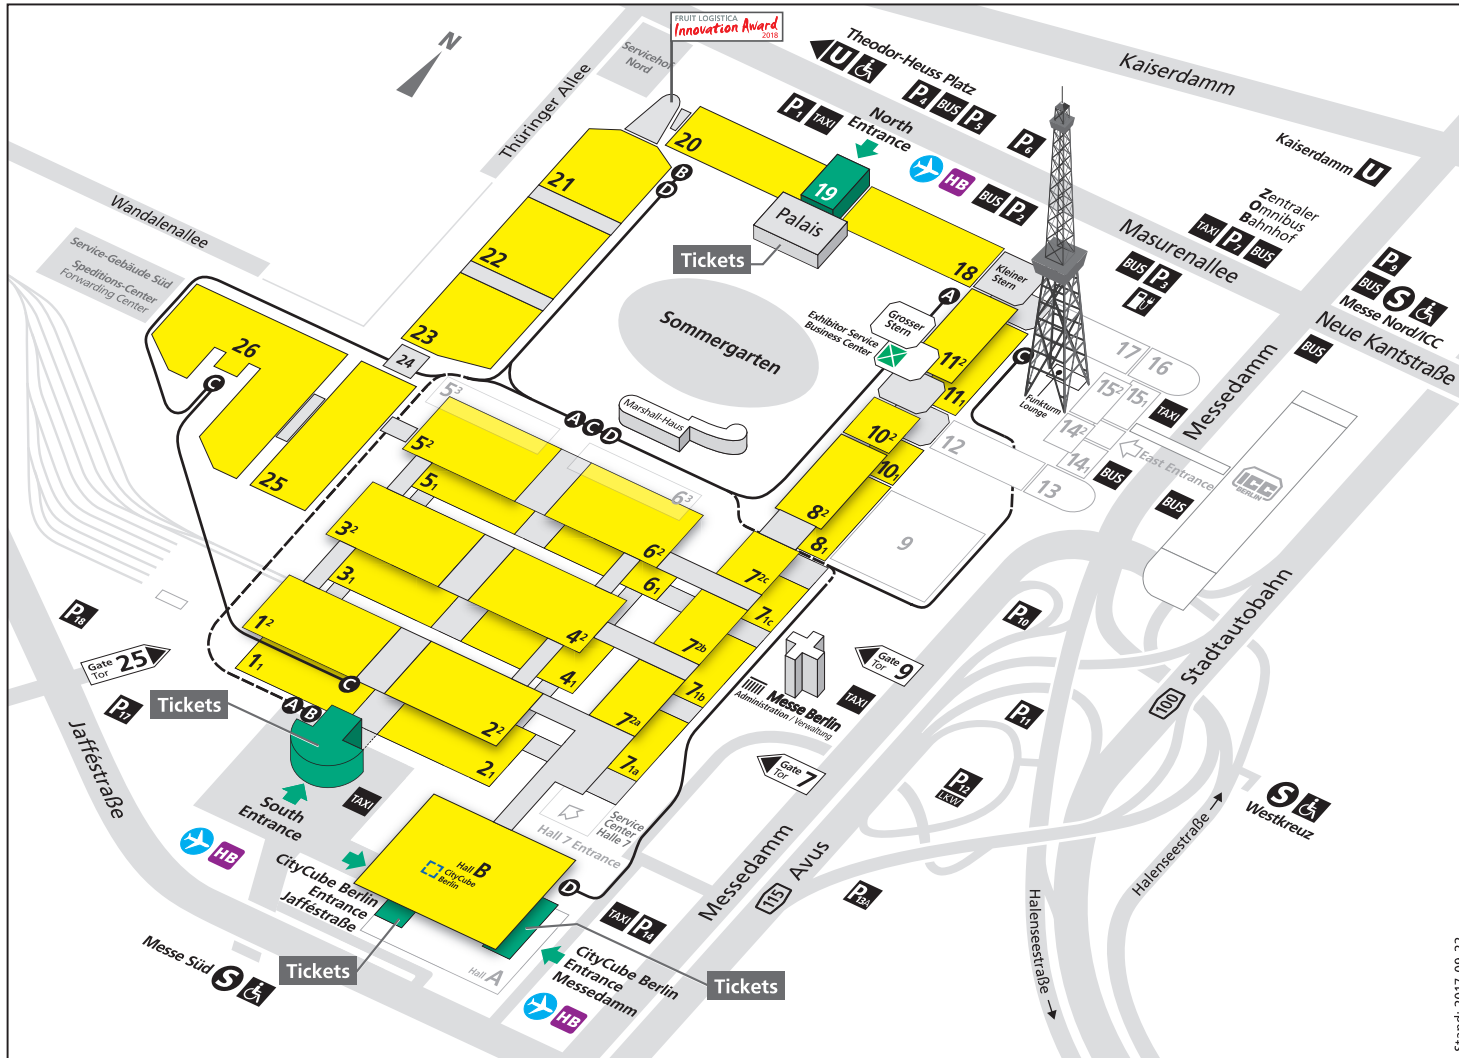

Exhibition Grounds · FRUIT LOGISTICA
7 – 9 February 2018

-  Entrance CityCube Berlin: Halls B, 7–11
North Entrance: Halls 18–24
South Entrance: Halls 1–6, 25–26
-  Shuttle Service Airport Schönefeld/Tegel
-  Hotel Bus Shuttle
-  Fairground Shuttle
-  Exhibitor Service / Business Center